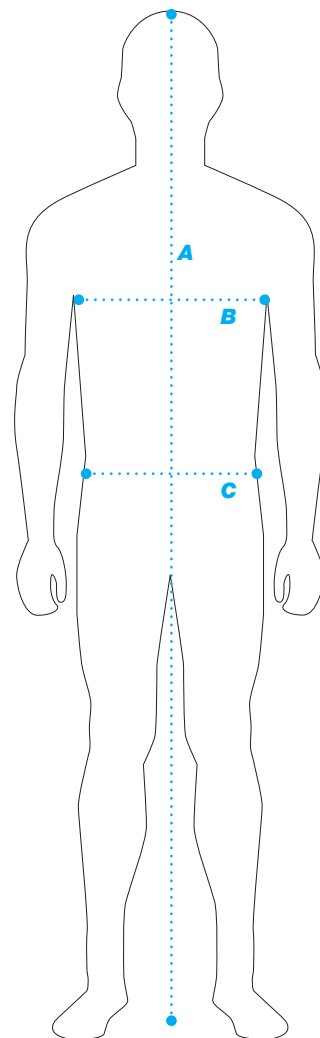

Sizes

Men's sizes

Size		Height	Waist	Chest
46/48	S	170-176	76-84	88-96
50/52	M	176-182	84-92	96-104
54/56	L	182-188	92-104	104-112
58/60	XL	182-188	104-112	112-120
62/64	XXL	182-194	112-124	120-128
66/68 on request	XXXL	182-194	124-136	128-136

Women's sizes

Size		Height	Waist	Chest
36/38	S	158-174	64-72	82-90
40/42	M	158-174	72-80	90-98
44/46	L	158-174	80-89	98-107
48/50	XL	158-174	89-101	107-119

Underwear

Size		Size
4	S	46/48
5	M	50/52
6	L	54/56
7	XL	58/60
8	XXL	62/64

Helmets

Adjustable to head circumference of 54 to 62 cm.

Hoods

Our range is available in sizes 56 to 64.

Gloves

We deliver one-size gloves 000 (men size 10) unless otherwise indicated.

Boots

Our range is available in sizes 38 to 47 (size 48 upon request).

Socks

Our range is available in sizes 37 to 48.

A = Size
as measured from head to feet

B = Chest
as measured around the breast and under the arms

C = Waistline
as measured around the waist (narrowest part)